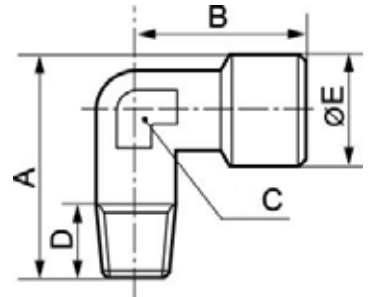

ADAPTORS AND FITTINGS PLATE

Brass street elbows

Min/max operating pressure

0 / 218 psi

Part number	Male thread	Female thread	Net weight (Kg)
A10 201251P2	NPT1/4	NPT1/4	0
A10 202252P2	NPT3/8	NPT3/8	0
A10 203253P2	NPT1/2	NPT1/2	0